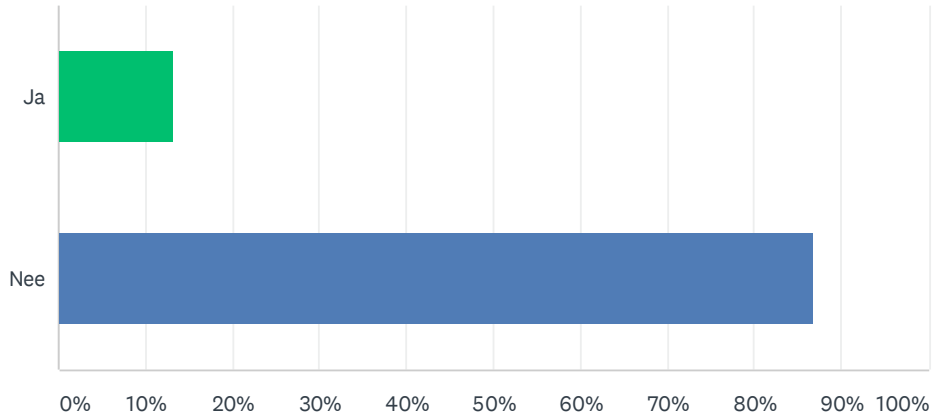

Q1 Ben je jeugdlid?

Answered: 174 Skipped: 0

ANSWER CHOICES	RESPONSES	
Ja	13.22%	23
Nee	86.78%	151
TOTAL		174

Q2 Bij ja, ingevuld door ouder of zelf

Answered: 41 Skipped: 133

ANSWER CHOICES	RESPONSES	
Ouder	46.34%	19
Zelf	53.66%	22
TOTAL		41

Q3 Bij nee, mijn leeftijd is

Answered: 156 Skipped: 18

ANSWER CHOICES	RESPONSES	
<21	9.62%	15
21-40	37.82%	59
41-60	33.33%	52
>60	19.23%	30
TOTAL		156

Q4 Ik ben spelend lid

Answered: 171 Skipped: 3

ANSWER CHOICES	RESPONSES	
Ja	50.88%	87
Nee	49.12%	84
TOTAL		171