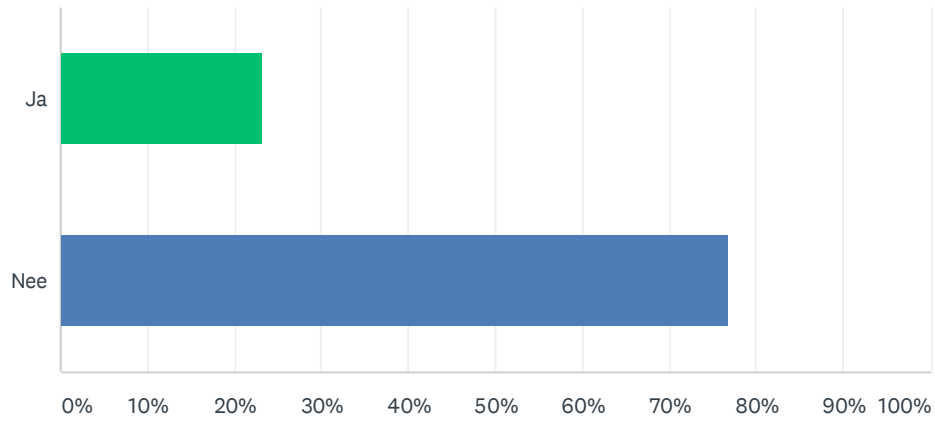

Q1 Ben je jeugdlid?

Answered: 174 Skipped: 0

ANSWER CHOICES	RESPONSES	
Ja	13.22%	23
Nee	86.78%	151
TOTAL		174

Q2 Bij ja, ingevuld door ouder of zelf

Answered: 41 Skipped: 133

ANSWER CHOICES	RESPONSES	
Ouder	46.34%	19
Zelf	53.66%	22
TOTAL		41

Q3 Bij nee, mijn leeftijd is

Answered: 156 Skipped: 18

ANSWER CHOICES	RESPONSES	
<21	9.62%	15
21-40	37.82%	59
41-60	33.33%	52
>60	19.23%	30
TOTAL		156

Q4 Ik ben spelend lid

Answered: 171 Skipped: 3

ANSWER CHOICES	RESPONSES	
Ja	50.88%	87
Nee	49.12%	84
TOTAL		171

Q5 Bij ja, ik speel in de selectie

Answered: 108 Skipped: 66

ANSWER CHOICES	RESPONSES	
Ja	23.15%	25
Nee	76.85%	83
TOTAL		108

Q6 Ik ben vrijwilliger

Answered: 165 Skipped: 9

ANSWER CHOICES	RESPONSES	
Ja	48.48%	80
Nee	51.52%	85
TOTAL		165