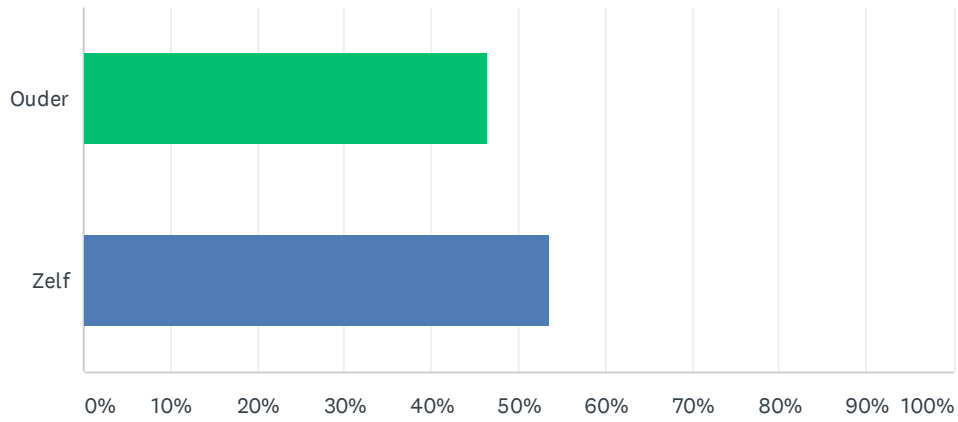

Q1 Ben je jeugdlid?

Answered: 174 Skipped: 0

ANSWER CHOICES	RESPONSES	
Ja	13.22%	23
Nee	86.78%	151
TOTAL		174

Q2 Bij ja, ingevuld door ouder of zelf

Answered: 41 Skipped: 133

ANSWER CHOICES	RESPONSES	
Ouder	46.34%	19
Zelf	53.66%	22
TOTAL		41

Q3 Bij nee, mijn leeftijd is

Answered: 156 Skipped: 18

ANSWER CHOICES	RESPONSES	
<21	9.62%	15
21-40	37.82%	59
41-60	33.33%	52
>60	19.23%	30
TOTAL		156

Q4 Ik ben spelend lid

Answered: 171 Skipped: 3

ANSWER CHOICES	RESPONSES	
Ja	50.88%	87
Nee	49.12%	84
TOTAL		171