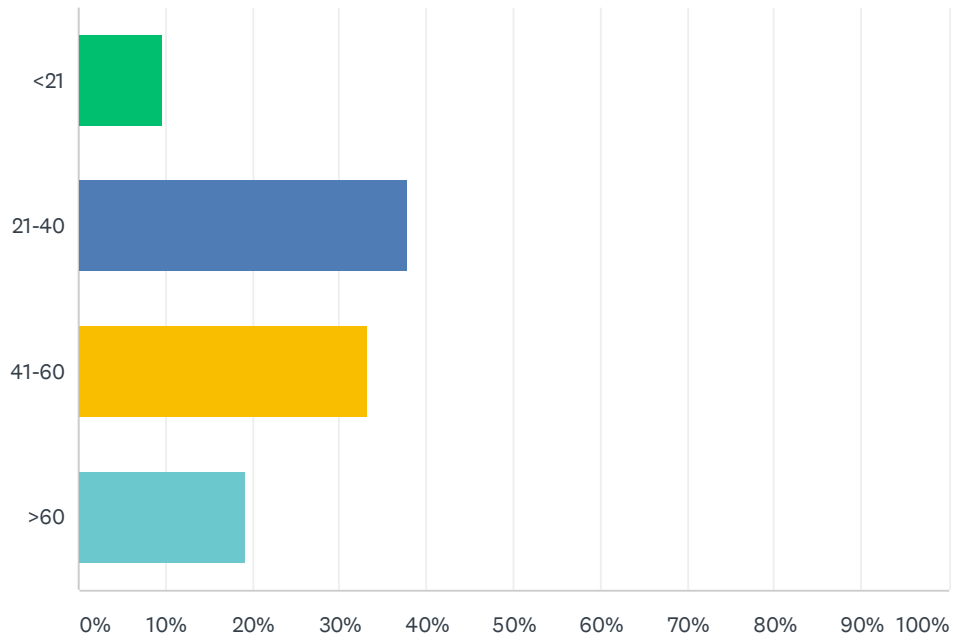

Q1 Ben je jeugdlid?

Answered: 174 Skipped: 0

ANSWER CHOICES	RESPONSES	
Ja	13.22%	23
Nee	86.78%	151
TOTAL		174

Q2 Bij ja, ingevuld door ouder of zelf

Answered: 41 Skipped: 133

ANSWER CHOICES	RESPONSES	
Ouder	46.34%	19
Zelf	53.66%	22
TOTAL		41

Q3 Bij nee, mijn leeftijd is

Answered: 156 Skipped: 18

ANSWER CHOICES	RESPONSES	
<21	9.62%	15
21-40	37.82%	59
41-60	33.33%	52
>60	19.23%	30
TOTAL		156

Q4 Ik ben spelend lid

Answered: 171 Skipped: 3

ANSWER CHOICES	RESPONSES	
Ja	50.88%	87
Nee	49.12%	84
TOTAL		171