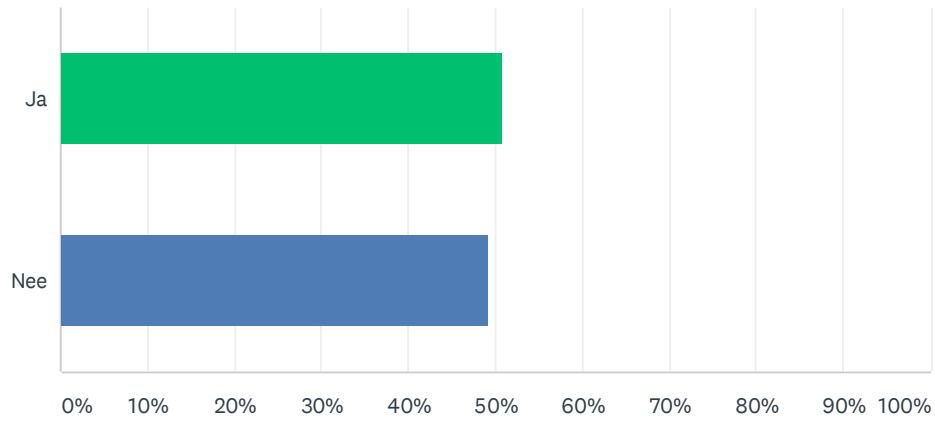

Q1 Ben je jeugdlid?

Answered: 174 Skipped: 0

ANSWER CHOICES	RESPONSES	
Ja	13.22%	23
Nee	86.78%	151
TOTAL		174

Q2 Bij ja, ingevuld door ouder of zelf

Answered: 41 Skipped: 133

ANSWER CHOICES	RESPONSES	
Ouder	46.34%	19
Zelf	53.66%	22
TOTAL		41

Q3 Bij nee, mijn leeftijd is

Answered: 156 Skipped: 18

ANSWER CHOICES	RESPONSES	
<21	9.62%	15
21-40	37.82%	59
41-60	33.33%	52
>60	19.23%	30
TOTAL		156

Q4 Ik ben spelend lid

Answered: 171 Skipped: 3

ANSWER CHOICES	RESPONSES	
Ja	50.88%	87
Nee	49.12%	84
TOTAL		171

Q5 Bij ja, ik speel in de selectie

Answered: 108 Skipped: 66

ANSWER CHOICES	RESPONSES	
Ja	23.15%	25
Nee	76.85%	83
TOTAL		108

Q6 Ik ben vrijwilliger

Answered: 165 Skipped: 9

ANSWER CHOICES	RESPONSES	
Ja	48.48%	80
Nee	51.52%	85
TOTAL		165